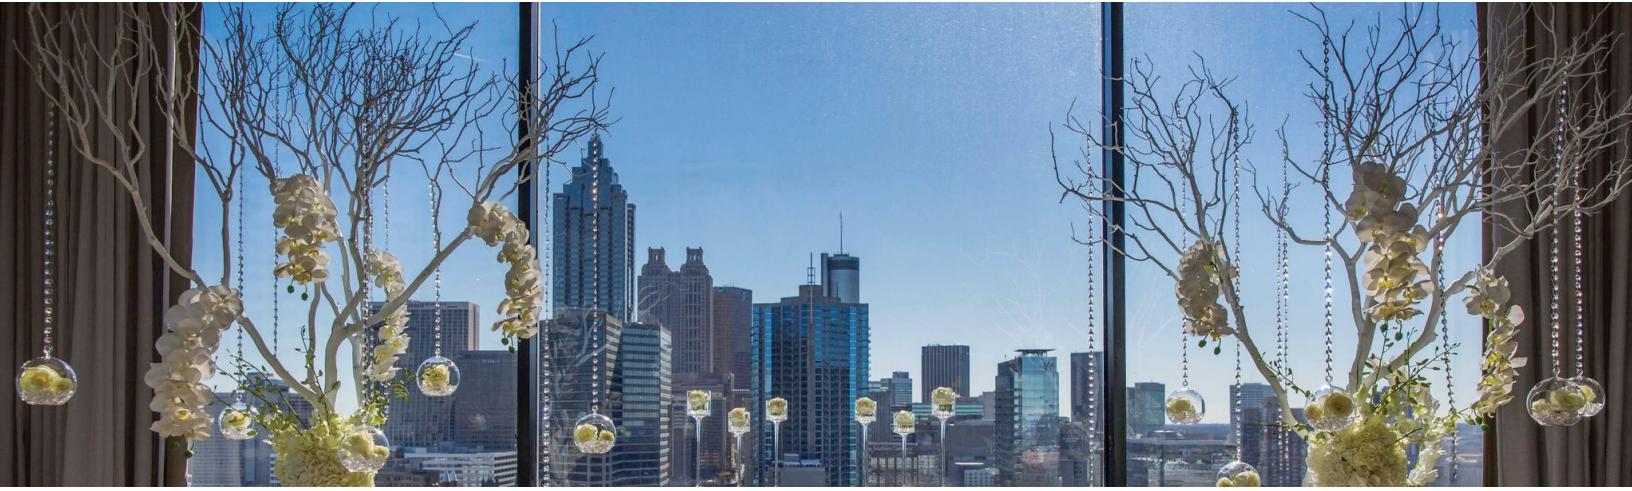

THE SKY
ROOM

ELEVATE YOUR EVENT.

WE INVITE YOU TO VISIT OUR STUNNING EVENT SPACE ON THE 25TH FLOOR OF THE CROWNE PLAZA IN MIDTOWN ATLANTA. WITH OVER 4,800 SQUARE FEET OF SPACE FEATURING FLOOR-TO-CEILING WINDOWS AND A 360 DEGREE VIEW OF ATLANTA'S MAGNIFICENT SKYLINE, THE SKY ROOM OFFERS A BREATHTAKING BACKDROP FOR YOUR EVENT.

SKY-ATLANTA.COM

Venue Specifics

- 130 for plated dinner or dinner buffet
- 175 for heavy hors d'oeuvres
- 190 for ceremony

- Honeymoon Suite
- Floor Length White Linens
- Special Group Rates
- 10% Discount on Rehearsal Dinner/Post Wedding Brunch